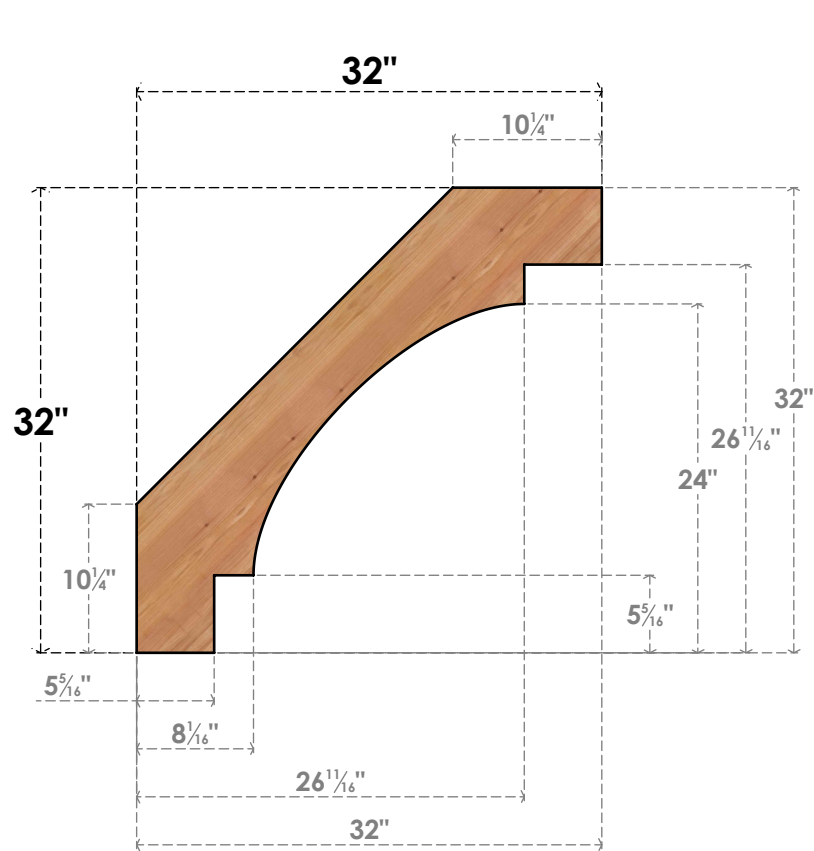

# BRC04X32X32MRC00SWR

3 1/2"W X 32"D X 32"H MERCED SMOOTH BRACE, WESTERN RED CEDAR

**SIDE**

**FRONT**

EKENA MILLWORK  
 2300 WEST MAIN ST.  
 CLARKSVILLE, TX 75426  
 TOLL FREE: 866-607-0453  
 WWW.EKENAMILLWORK.COM