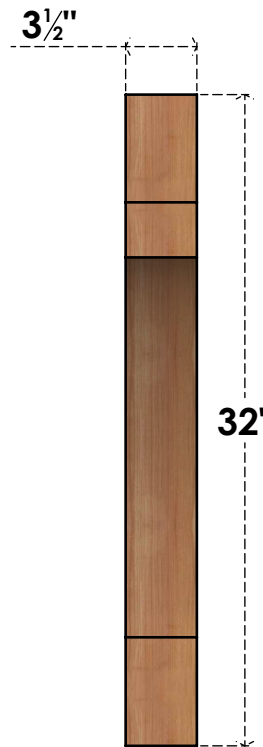

# BRC04X32X32MRC00SWR

3 1/2"W X 32"D X 32"H MERCED SMOOTH BRACE, WESTERN RED CEDAR

**SIDE**

**FRONT**

EKENA MILLWORK  
 2300 WEST MAIN ST.  
 CLARKSVILLE, TX 75426  
 TOLL FREE: 866-607-0453  
 WWW.EKENAMILLWORK.COM

**NOTES**

1. INSTALLATION TO BE COMPLETED IN ACCORDANCE WITH MANUFACTURER'S SPECIFICATIONS.
2. DRAWING MAY NOT BE TO SCALE
3. THIS DRAWING IS INTENDED FOR DESIGN AND PLANNING PURPOSES ONLY.
4. ALL INFORMATION CONTAINED HEREIN WAS CURRENT AT THE TIME OF DEVELOPMENT BUT MUST BE REVIEWED AND APPROVED BY THE PRODUCT MANUFACTURER TO BE CONSIDERED ACCURATE.
5. PRODUCTS ARE NOT KILN DRIED. THIS ITEM IS UNIQUE AND WILL CONTAIN THE NATURAL VARIATIONS THAT THE WOOD SPECIES OFFERS. THIS MAY RESULT IN VARIATIONS UP TO 1/4"